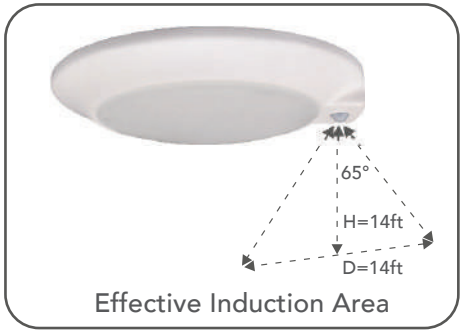

PIR Motion Sensor

Turn on when detecting movement, not only in dark, but also daytime. Turn off after 30 seconds (customized is also available) delay if no more motion