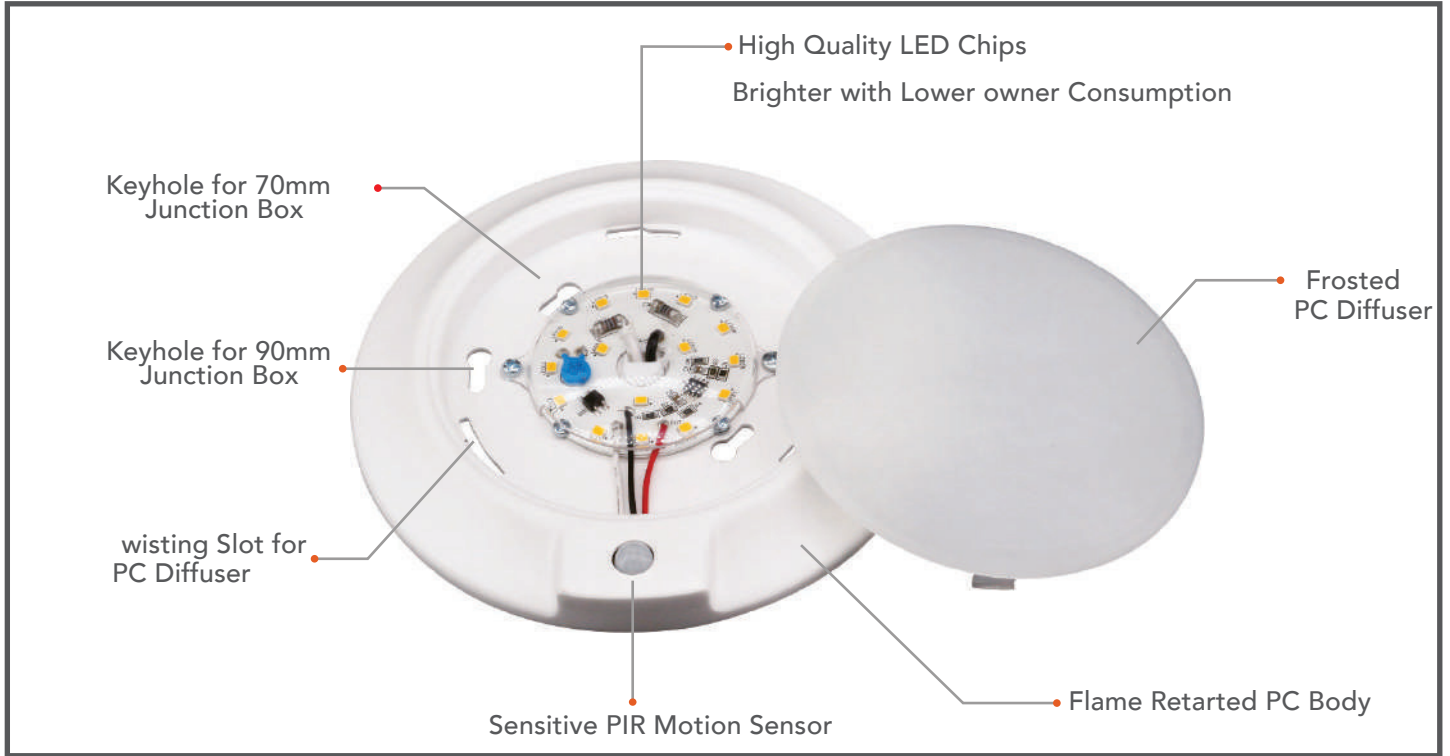

Date:

Type:

Project Name:

Part Number:

FEATURES