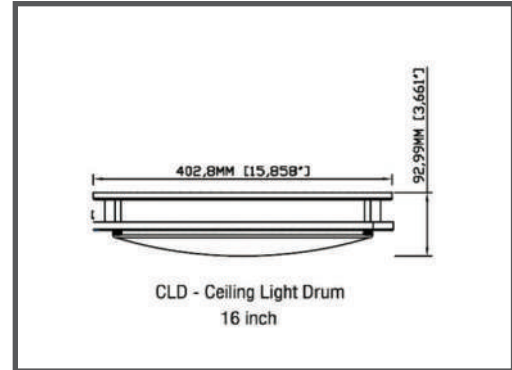

## LED FLUSH MOUNT CEILING FIXTURE

## DIMENSION